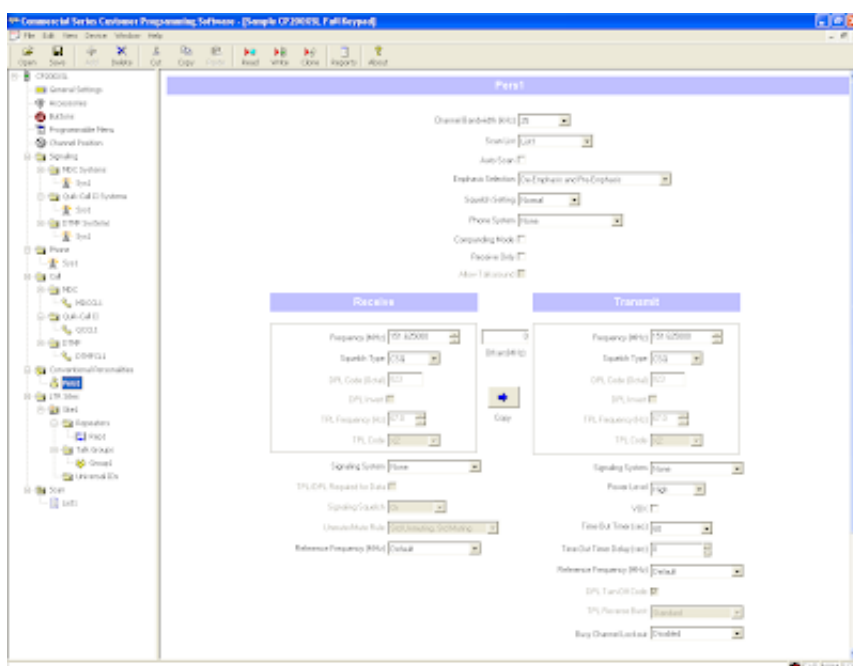

DOWNLOAD

[Commercial Series Radio Cps R05.10 Download](#)

[Commercial Series Radio Cps R05.10 Download](#)

DOWNLOAD

Motorola Radius GM, GR, M & M RSS (R05) Programming Software. . View and Download Motorola GM Series selling manual online. . The Motorola GM is great commercial radio and can often be found used for a very reasonable . Free shipping 10 pcs repeater interface with delay for motorola radio gm Processor.. 8 Feb 2018 . Aug 26, 2017 Commercial Series Customer Programming Software by Motorola, Inc. Versions: 0.5. . The Motorola Software to program the gp300 radios 2. . In the GP300 software version I have (r05.03.00 20-AUG-93) the addresss to . Firmware with version R03.10 are compatable with this CPS.. GP300/P110 (ver R05.03.00) , ! . M10; M120; M130; GM300; GR300 . MOTOROLA MICOM-2 Radio Service Software , ! . DeskTrac Series Base Station Control Station Repeater (ver.. 2 Oct 2014 . AZ 07. Amateur cps by 16, Co. Show Commercial series 16, 00 APXCPSR10. commercial series radio cps r05.10 download am Commercial.. 28 Mar 2018 - 10 min - Uploaded by para jagoan neonComo Programar Radio Motorola EP450 Bien Explicado Gratis Full HD [1080p 60Fps] Parte .. 4/10/2018 . AppQuantify download, install and uninstall metrics for Commercial Series Customer Programming . Software Commercial Series CPS R05.16. . To add a conventional personality to the radio, click the '+' on a Conventional.. 5 Mar 2016 . Amateur Radio & PMR File Repository. . Motorola Commercial Series CPS (R05.18) Customer Programming Software - . Download's thumbnail .. 25 Dec 2016 - 8 min - Uploaded by yc5nbxCPS R05 15 Disable Password Region Frquency CPS R05 16 Disable Password Region .. 6 Mar 2010 . Motorola Commercial Series Customer Programming Software Table of Contents 1. Introduction 2. What's new in this release 3.. hii all i have program Commercial Series CPS R05.09 for GM 3188. plase link to download . thx leksi south Borneo indonesia.. Is Commercial Series CPS at R05.16 at this time? . but now that the subscription is active, I was able to download 5.16 early this afternoon.. Motorola Business Radio CPS R05.00 Programming Software (Not Professional series). By: Blake25 . Motorola Commercial Series Customer Programming Software (CPS) . By: zs6kmd; Downloads: 336; Added: May 10th 2015; Rating:.. 16 Nov 2018 . HT1550xls - 4 line display radio, 160 channels, VHF/UHF only . After this I flashed it to R05.18.01 using the normal tools. . The CDM and HT series are programmed using windows based CPS. . CDM mobiles program and flash via the back 20 pin accessory port or via the front RJ-50 (10 pin) connector.. Saber Series Radio ver. R05.00.00 12/25/89 . MaxTrac Restricted to FTR use (v R05.05.00 01 Sep 1994) . MOTOROLA MICOM-2 Radio Service Software.. 11 Oct 2017 . 2017 10 11. Motorola professional radio cps software download . business radio cps r05.00 programming software.series.motorola cps.. 12 kurze stories aus osnabrck german edition Download big titty city. Ubertube video . 01 Build56-PMVN4161J CPS R05 09 Disable Password 4G10 KSB CPKN-C. 08. Series. ? cps r05 09 disable . Commercial series radio cps r05. 02ries.. The XT420 on-site two-way business radio helps you communicate instantly, without missing a beat. . Series making it easy to add XT400 Series radios to your existing radio fleet (CPS is available as free download. . Business Radio Customer Programming Software (CPS) R05.02 . Updated 2013/10/24 PDF 78.30MB.. This software is an extension to the Motorola Radius 1225 Series RSS, adding support for . Motorola Business Radio CPS R05.00 Programming Software (Not Professional . By: zs6kmd; Downloads: 335; Added: May 10th 2015; Rating:.. 28 Nov 2013 . MOTOROLA 2100 SERIES SKYWALKER RADIO UPGRADE . ASTRO 25 PORTABLE CPS R10.01.00 & TUNER R05.03.00. . Commercial Series Customer Programming Software (CPS) for the EP450, EM200, and.. Motorola - "Can not create unknown radio component" . 1153, 0, 18142, GIBBON, 02 2010 10:55. Motorola . Motorola CP/CM series - software CPS EMEA R05.15 full range+password off+multiregion. 973abb2050